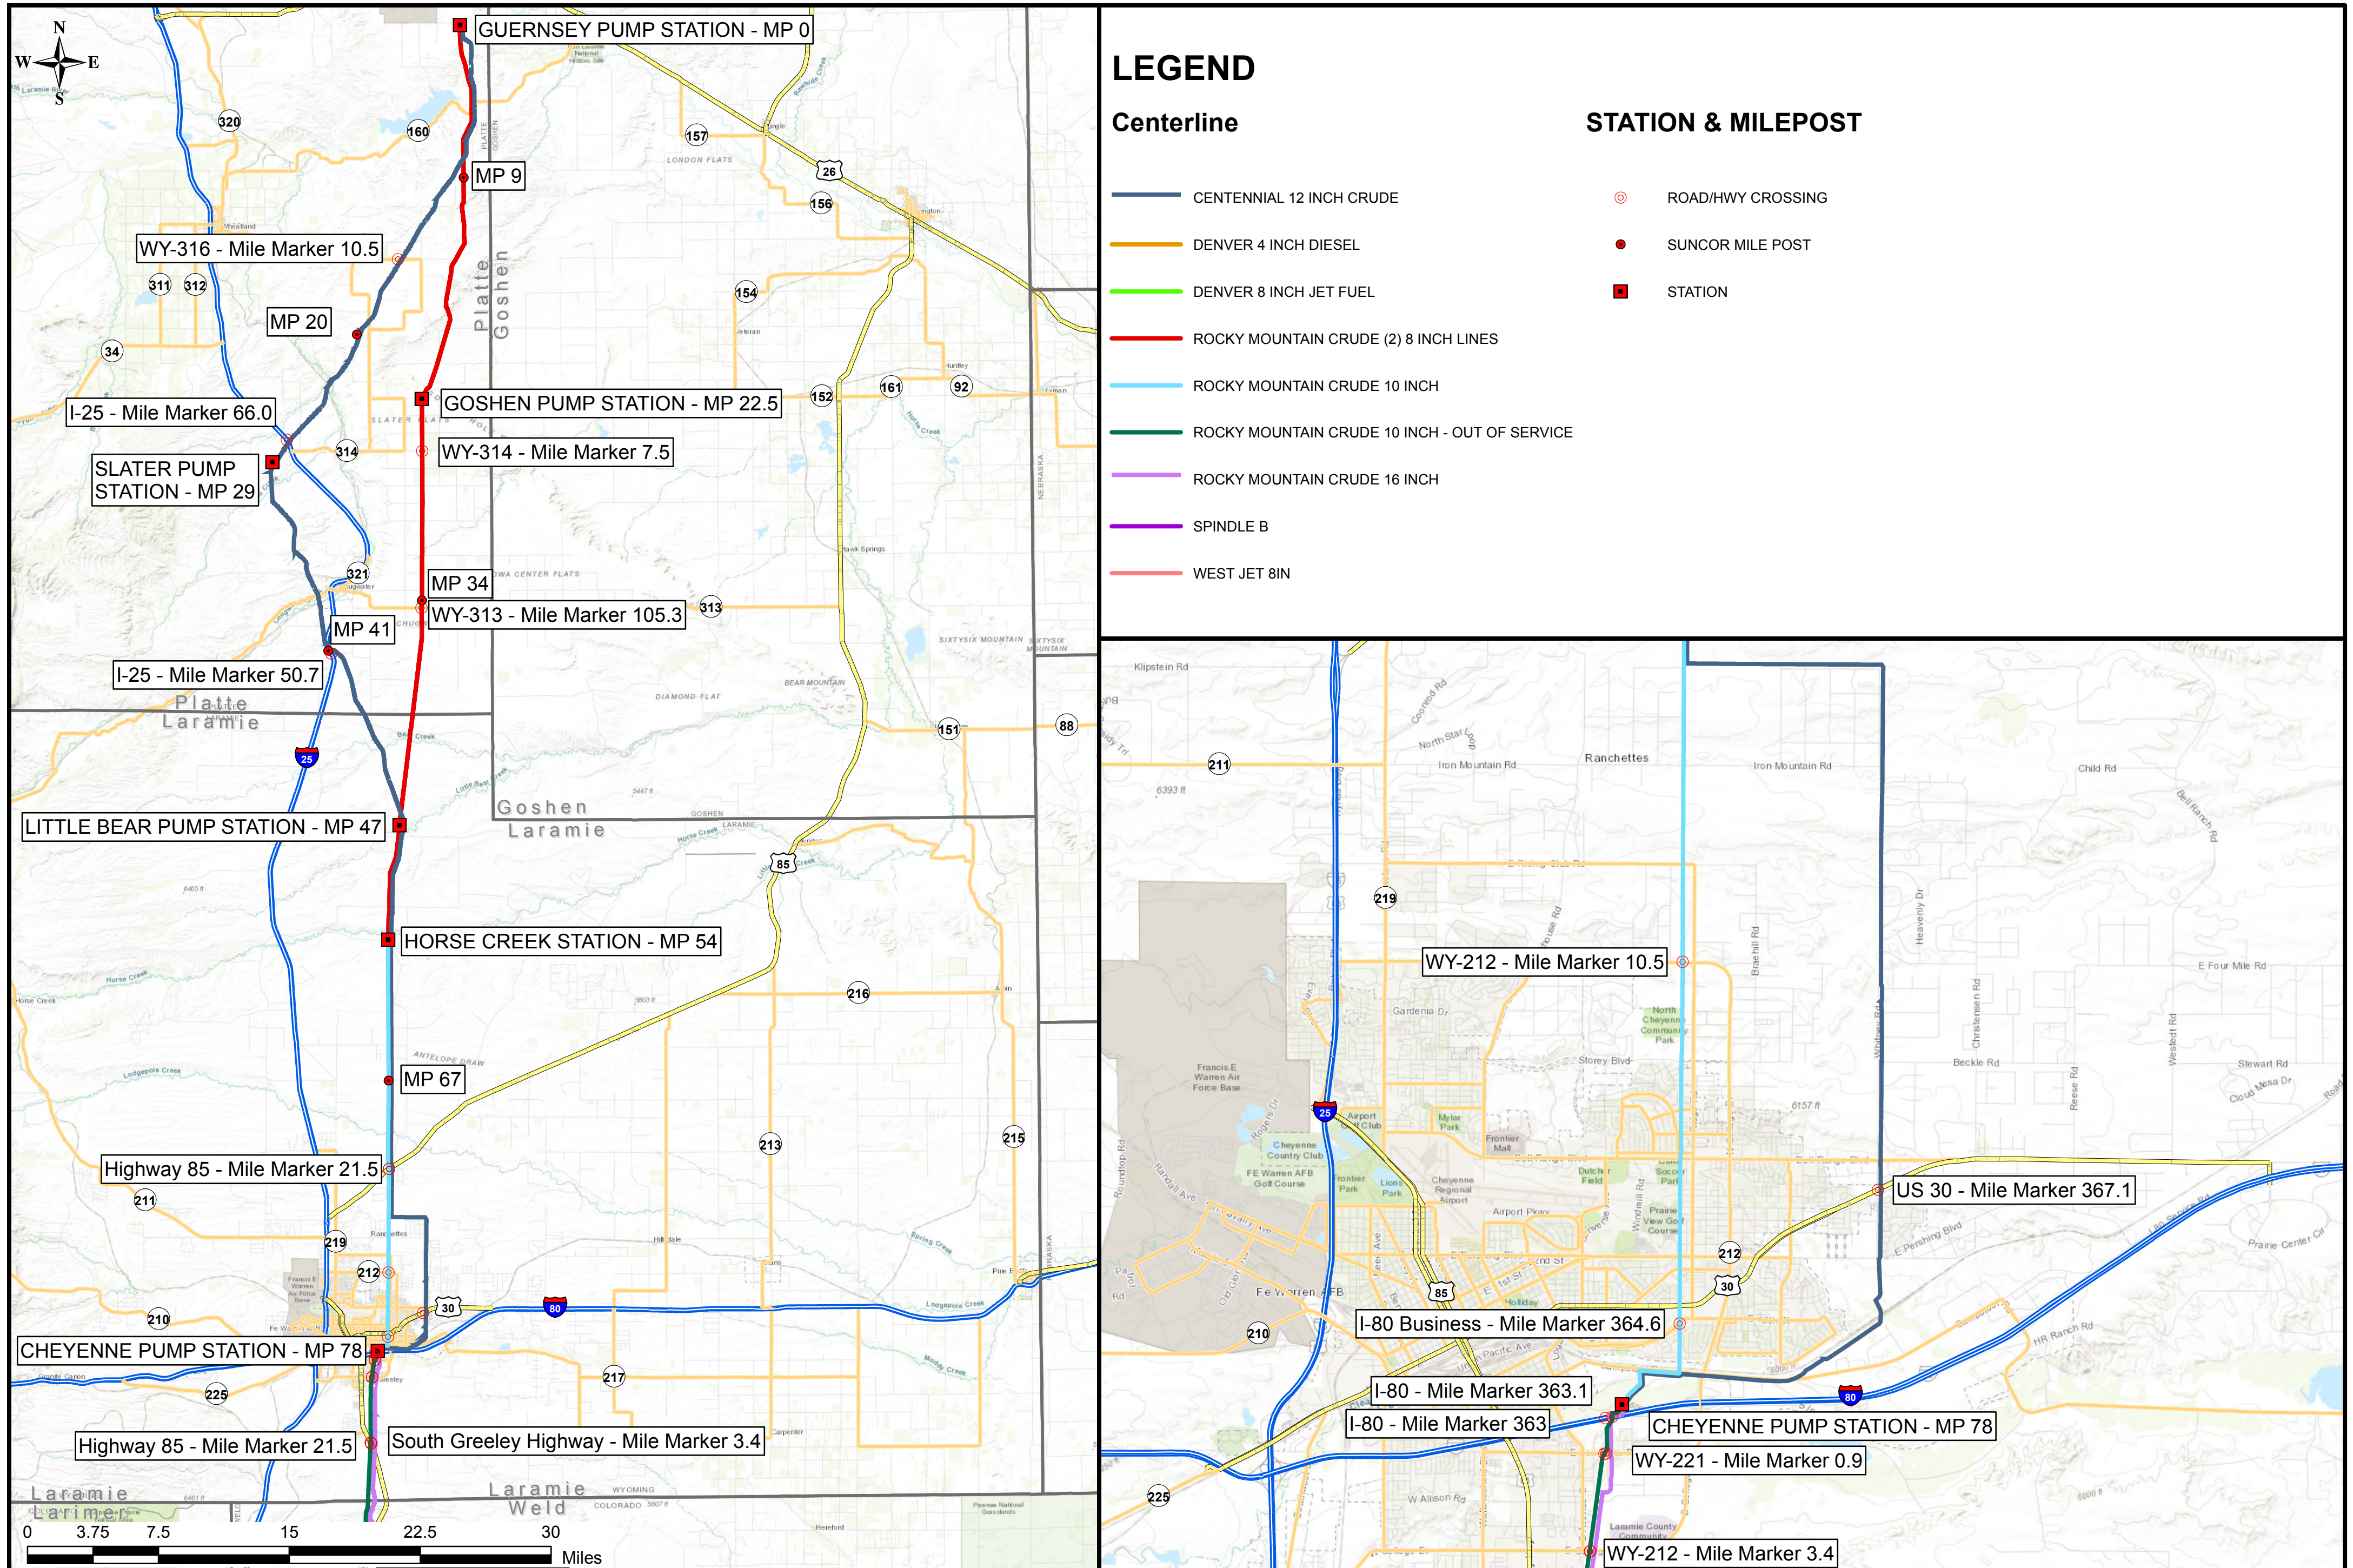

# Suncor Energy (U.S.A.) Pipeline Company

## Wyoming Pipelines Overview Map

#### Centerline

- CENTENNIAL 12 INCH CRUDE
- DENVER 4 INCH DIESEL
- DENVER 8 INCH JET FUEL
- ROCKY MOUNTAIN CRUDE (2) 8 INCH LINES
- ROCKY MOUNTAIN CRUDE 10 INCH
- ROCKY MOUNTAIN CRUDE 10 INCH - OUT OF SERVICE
- ROCKY MOUNTAIN CRUDE 16 INCH
- SPINDLE B
- WEST JET 8IN

#### STATION & MILEPOST

- ⊙ ROAD/HWY CROSSING
- SUNCOR MILE POST
- STATION

Emergency Contact Number: 1-866-978-6267