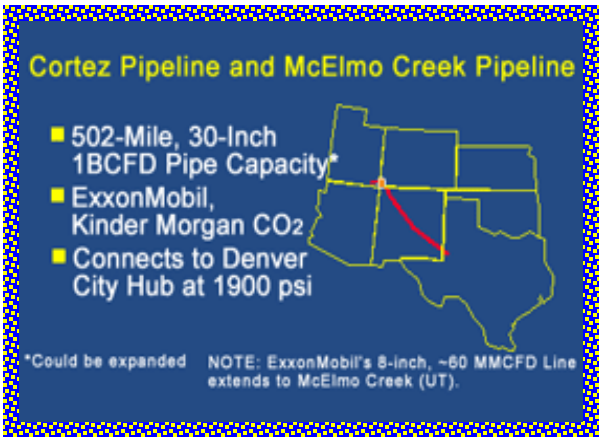

**Products Transported:
CO₂**

Colorado & New Mexico Counties of Operation:

Dolores, CO	McKinley, NM
La Plata, CO	Sandoval, NM
Montezuma, CO	Santa Fe, NM
San Juan, NM	Torrance, NM
Rio Arriba, NM	Guadalupe, NM
Lincoln, NM	De Baca, NM
Chavez, NM	Lea, NM
Eddy, NM